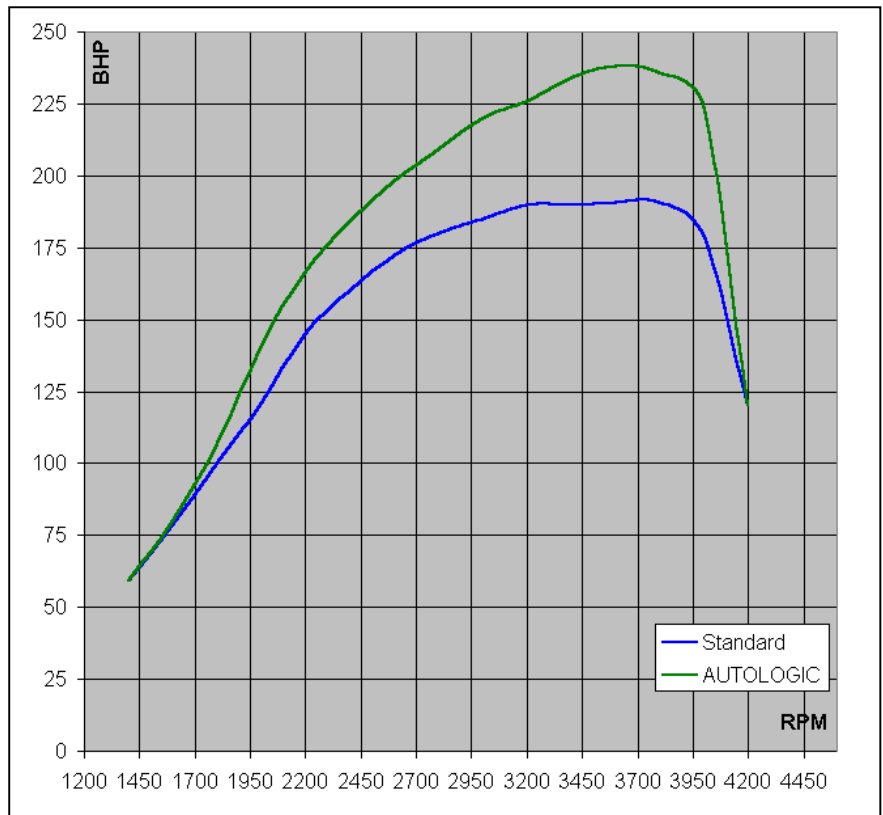

AUTOLOGIC PERFORMANCE TUNES

DISCOVERY 3 / RANGE ROVER SPORT 2.7L TDV6

More Torque -- Better Fuel Efficiency -- Superb Acceleration

POWER

Standard Max Power
191 BHP @ 3553 rpm

AUTOLOGIC® Max Power
240 BHP @ 3653 rpm

TORQUE

Standard Max Torque
348 lbft @ 2455 rpm

AUTOLOGIC® Max Torque
400 lbft @ 2598 rpm